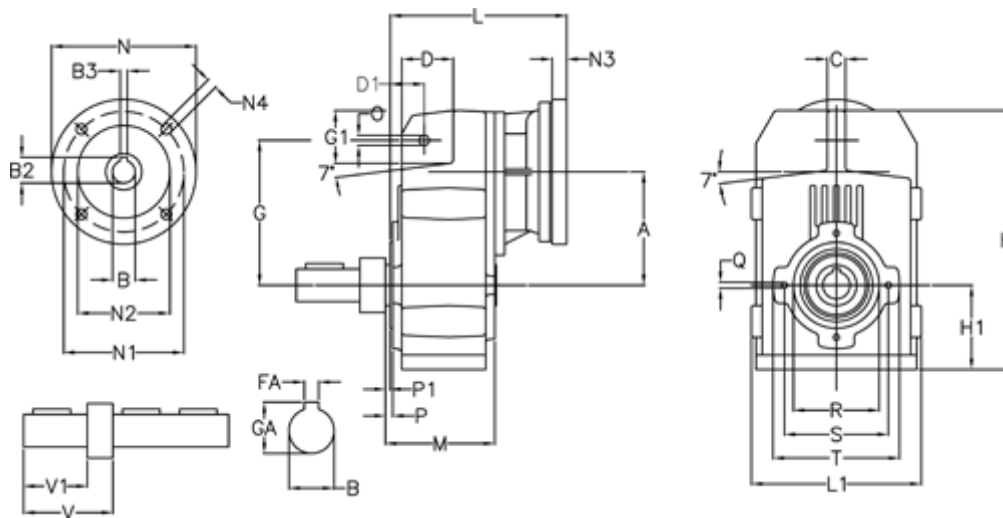

Article number: 29560301071245

Description: Shaft mounted gear  
A312R-10,7-P112B5

## Measures

A = 150.50	FA = 10	M = 125.0	Q = M10x17
B = 35	G = 170	N = 250	R = 110
B1 = 28	G1 = 84.0	N1 = 215	S = 130
B2 = 31.3	GA = 38.0	N2 = 180	T = 150
B3 = 8	H = 326.0	N4 = M12x16	V = 93.0
C = 20	H1 = 102.0	O = 13	V1 = 60
D = 68.0	L = 255.0	P = 6.5	
D1 = 54.0	L1 = 210	P1 = 3.5	